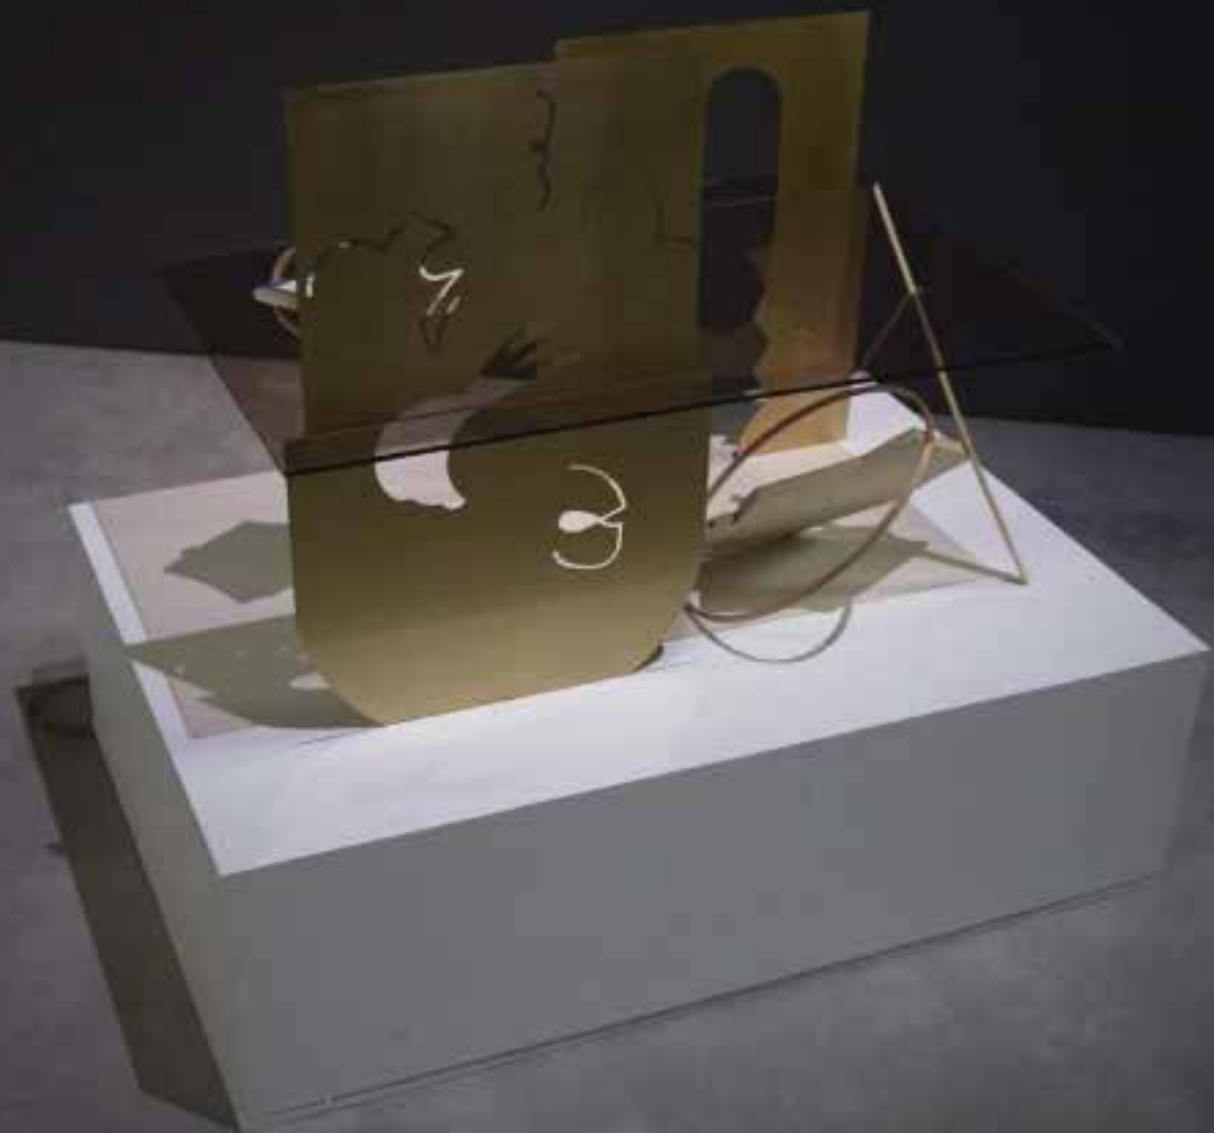

ESTRELLA

Sculptures

- n° 1
- n° 2
- n° 3

Drawings

- n° 1
- n° 2

VIDEO

Estrella
2018

Leonor Serrano Rivas's film constructs a fiction based on a building located at 11 Calle Arenal in Madrid, the current site of the Joy Eslava nightclub. Travelling through a tunnel that regresses to the past, Serrano Rivas looks back at Gregorio Martínez Sierra's El Teatro de Arte where people like Federico García Lorca, Rafael P. Barradas and Salvador Dalí completely renewed Spanish theatre in the early twentieth century.

Estrella is like a dream, where time and place overlap without any apparent logic. But, also like in dreams, this audiovisual work cannot escape from attempts to find meaning in its own codes and symbols, although it is not anchored in the present. In this video there are two interconnected times in which the characters and scenes flow, without any apparent distinction, between the real and fantasy.

Towards a Faded Sky (n° 1), 2019 →
Wood, methacrylate and brass: 95x100x70 cm.

Towards a Faded Sky (n° 2), 2019 → →
Wood, methacrylate and brass: 95x100x70 cm.

Towards a Faded Sky (n° 3), 2019 → → →
Wood, methacrylate and brass: 95x100x70 cm.