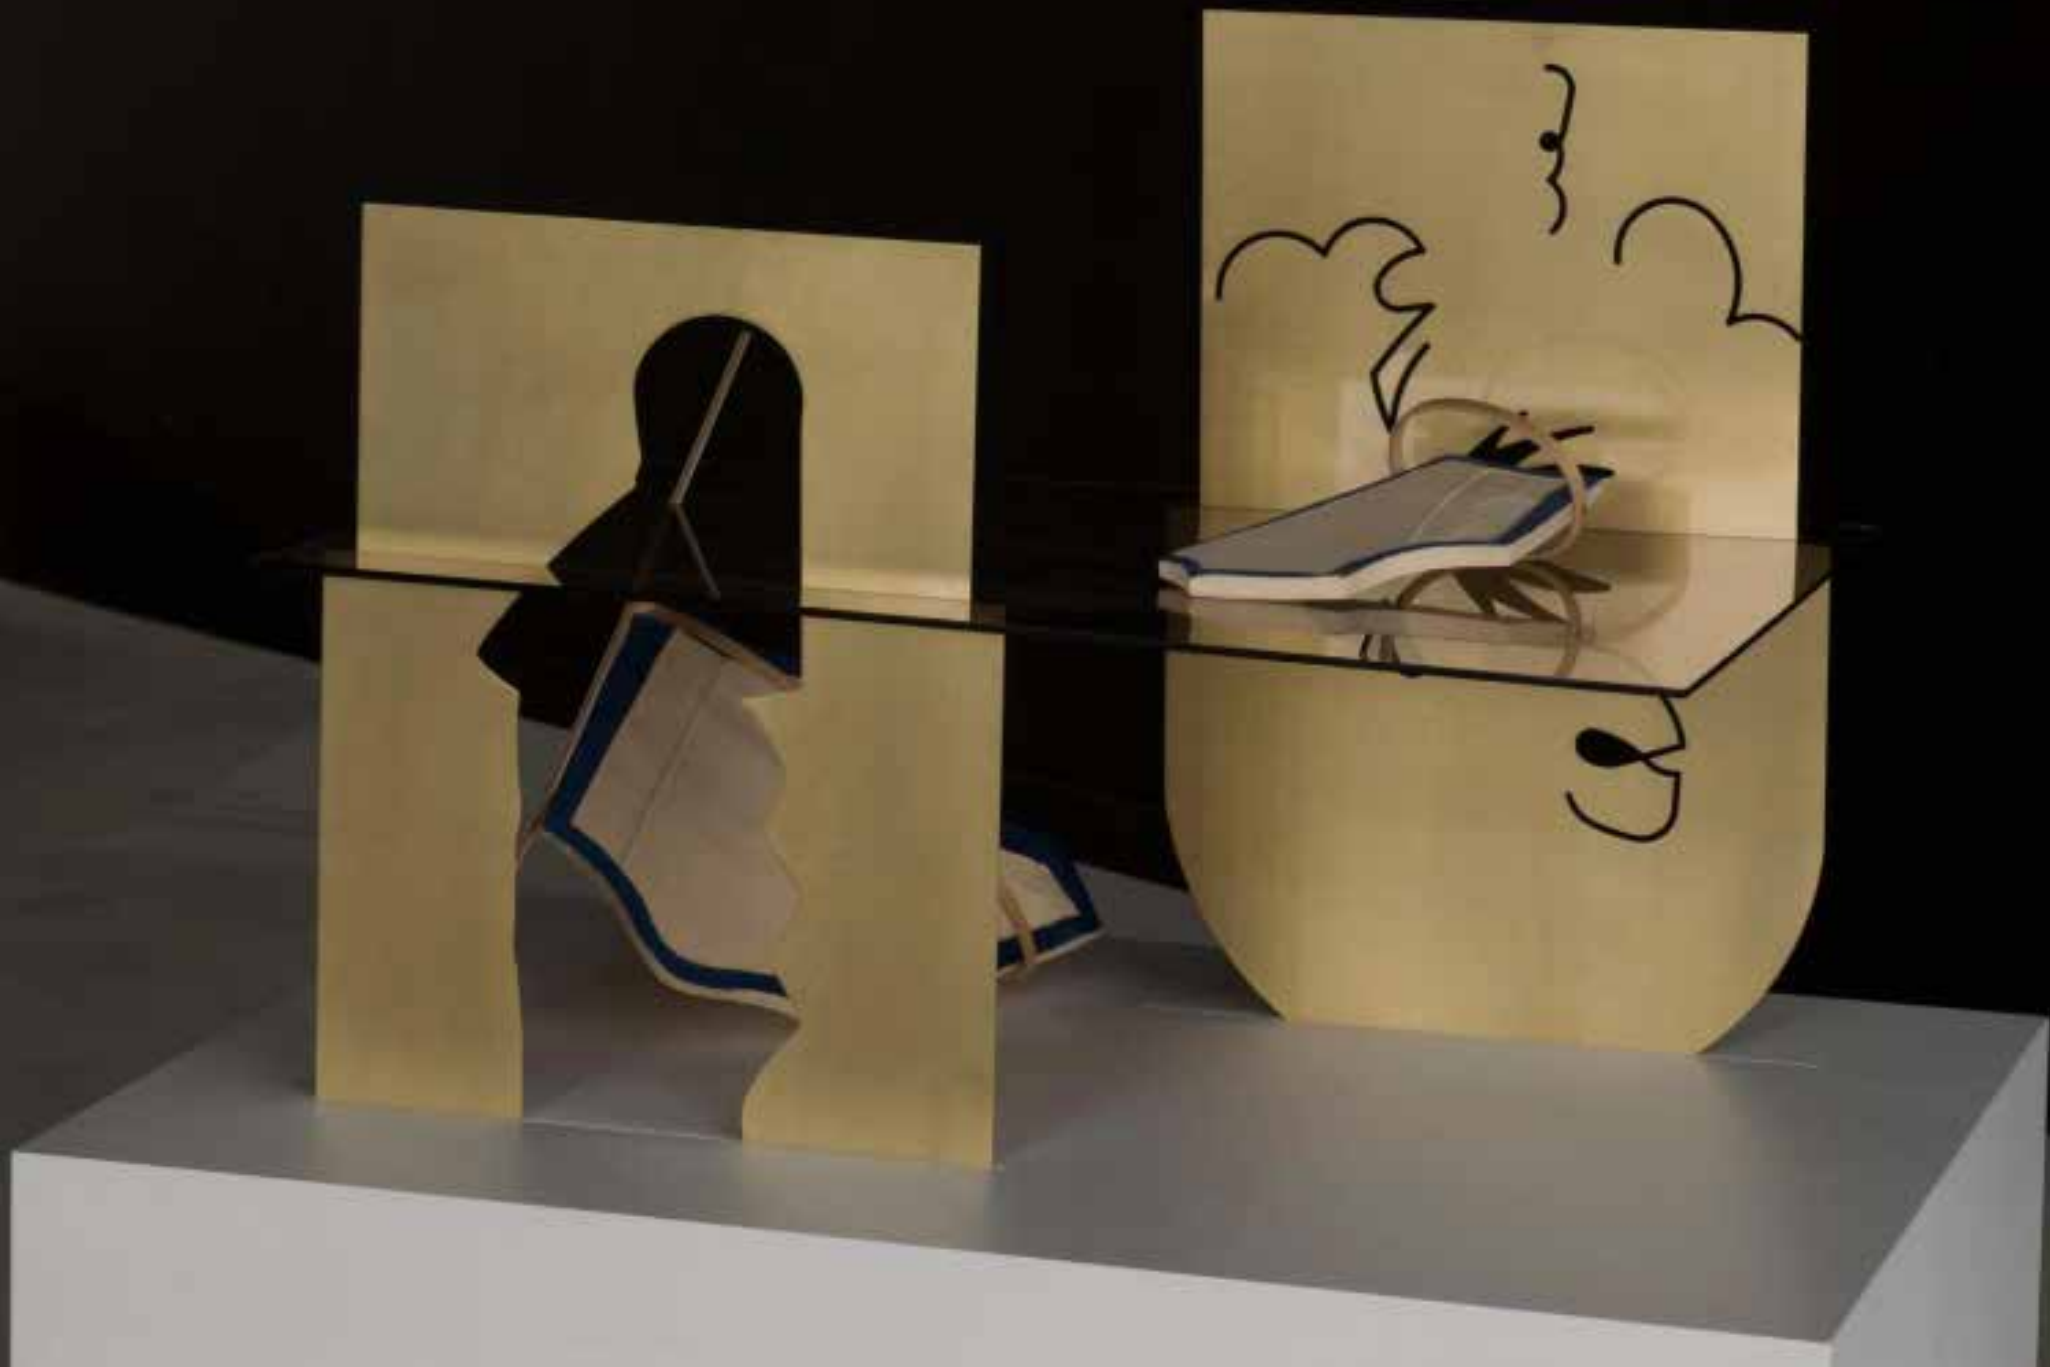

ESTRELLA

Sculptures

- n° 1
- n° 2
- n° 3

Drawings

- n° 1
- n° 2

VIDEO

Estrella
2018

Leonor Serrano Rivas's film constructs a fiction based on a building located at 11 Calle Arenal in Madrid, the current site of the Joy Eslava nightclub. Travelling through a tunnel that regresses to the past, Serrano Rivas looks back at Gregorio Martínez Sierra's El Teatro de Arte where people like Federico García Lorca, Rafael P. Barradas and Salvador Dalí completely renewed Spanish theatre in the early twentieth century.

Estrella is like a dream, where time and place overlap without any apparent logic. But, also like in dreams, this audiovisual work cannot escape from attempts to find meaning in its own codes and symbols, although it is not anchored in the present. In this video there are two interconnected times in which the characters and scenes flow, without any apparent distinction, between the real and fantasy.

Towards a Faded Sky (n° 1), 2019 →
Wood, methacrylate and brass: 95x100x70 cm.

Towards a Faded Sky (n° 2), 2019 → →
Wood, methacrylate and brass: 95x100x70 cm.

Towards a Faded Sky (n° 3), 2019 → → →
Wood, methacrylate and brass: 95x100x70 cm.